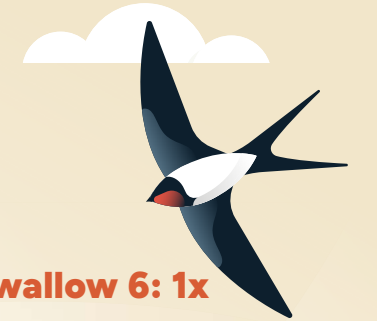

Swallow silhouette 1: 0.5x

Sun: 0.2x

Cloud 3: 0.4x

Swallow silhouette 3: 0.7x

Cloud 3: 0.2x

Swallow 6: 1x

Butterfly: 1.4x

Swallow 5: 0.9x

Swallow 1: 1.5x

Swallow silhouette 1: 0.5x

## Typical Speed Ratios:

Background (clouds, sun): 0.2x – 0.5x

Midground swallow silhouettes: 0.5x – 0.9x

Logo / menu / UI buttons: 1 x

Foreground swallows: 1x – 1.3x

Largest swallow / butterfly: 1.4 x - 1.5x